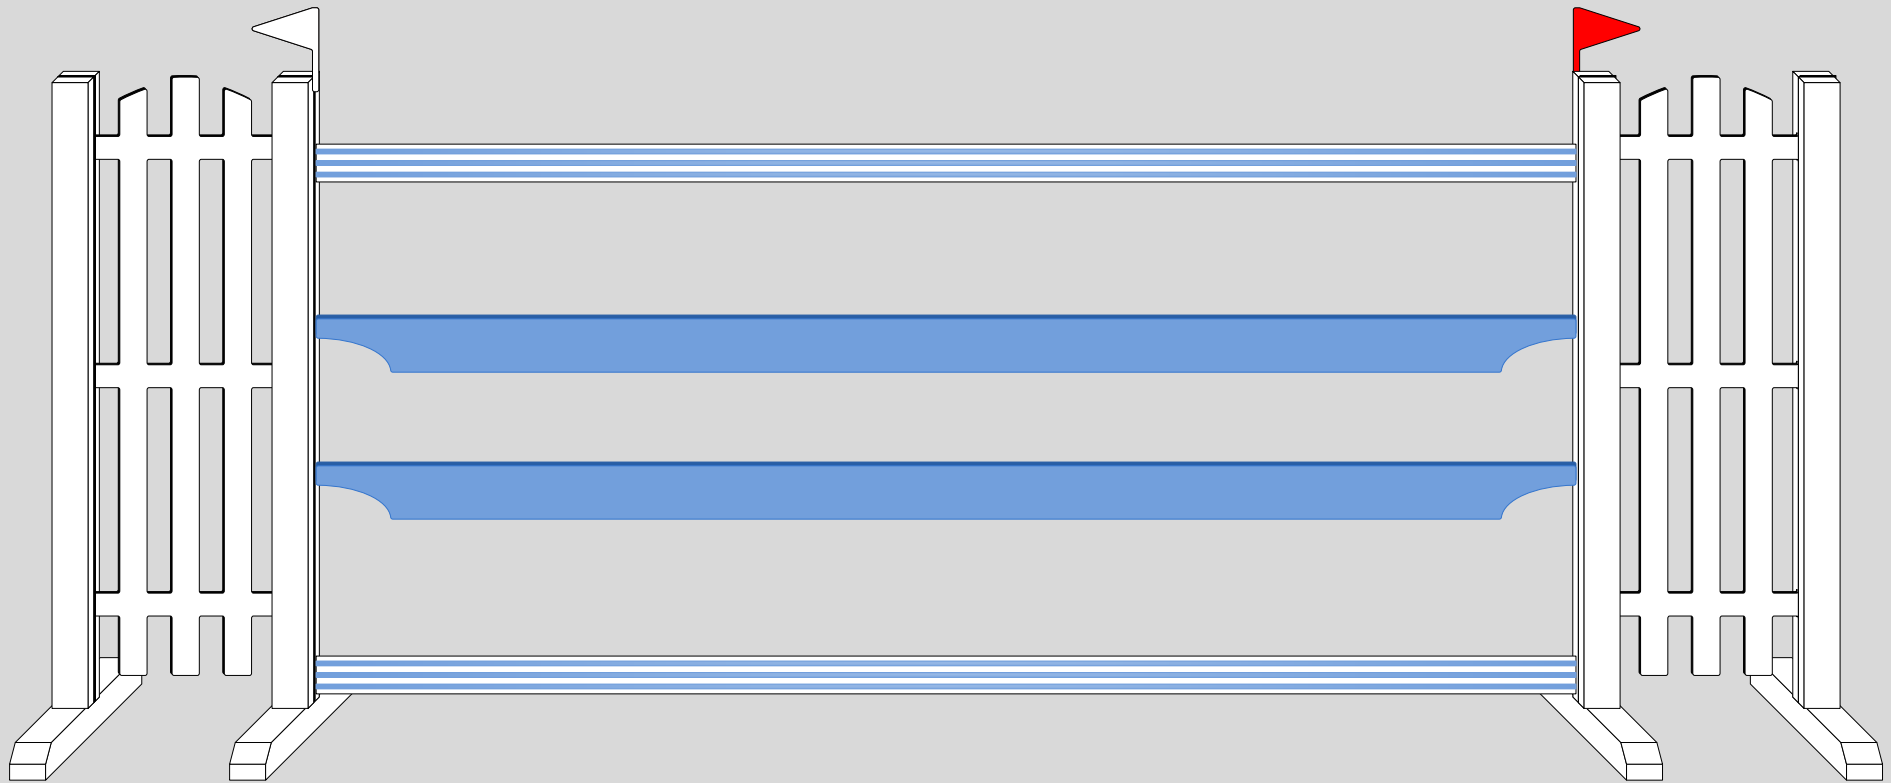

'LITE' Jumps : 63" x 24"

STANDARD:	LW10	$362.50
POLE:	P-09-3.0 m	$130.00
FILLER:	LPL01	$105.00