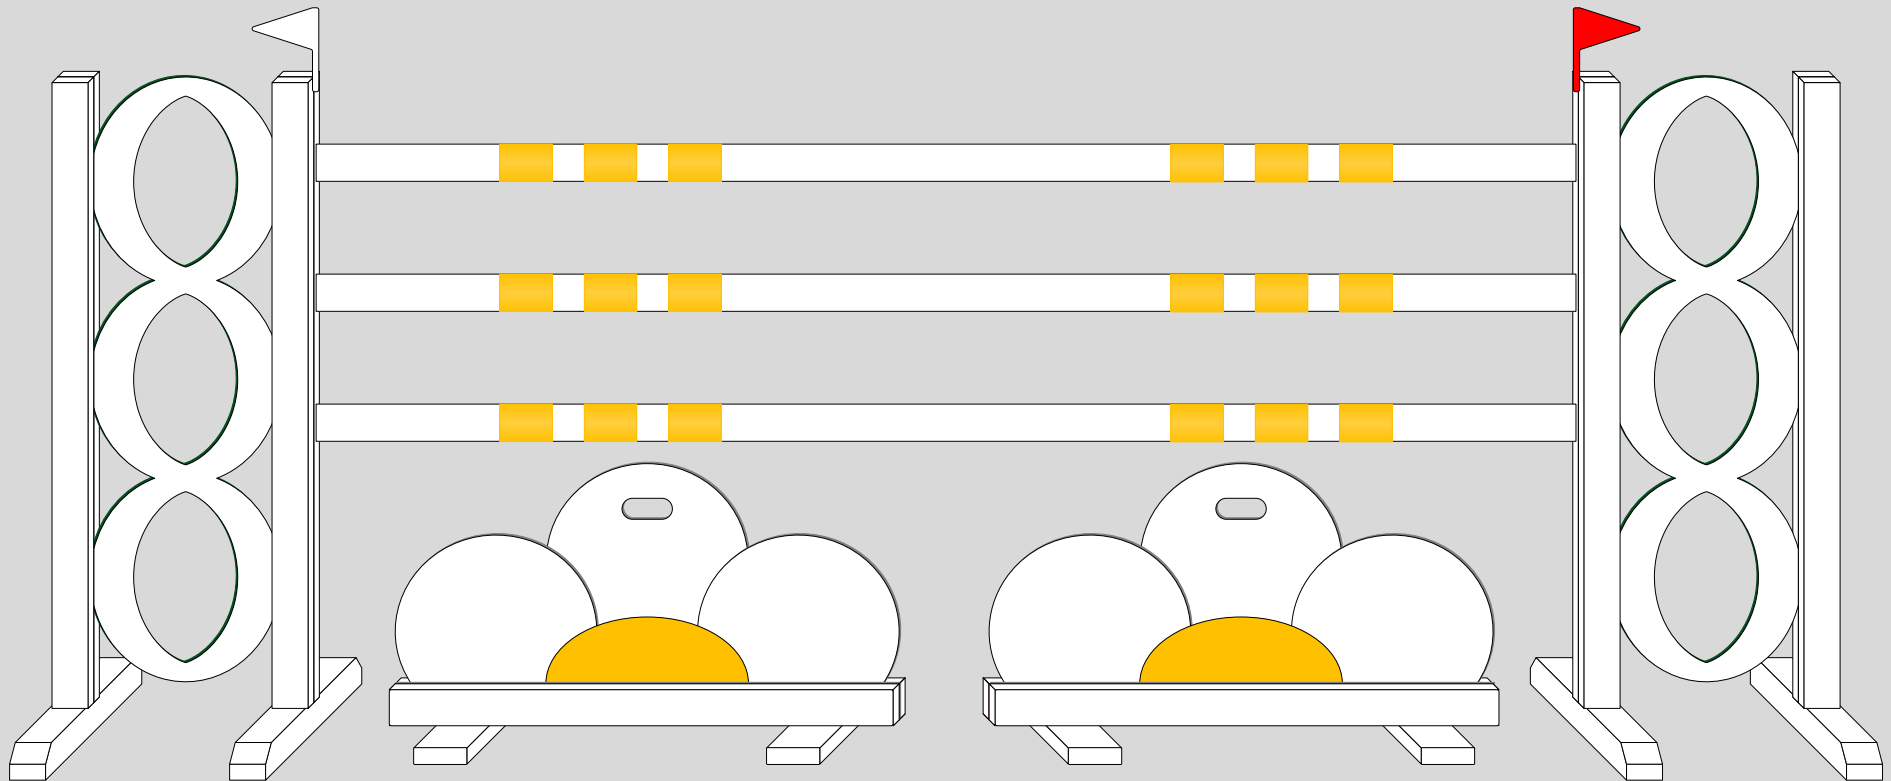

'LITE' Jumps : 63" x 24"

STANDARD:	LW09	$362.50
POLE:	P-07-3.0 m	$110.00
FILLER:	LGF03 (2 pieces)	$400.00