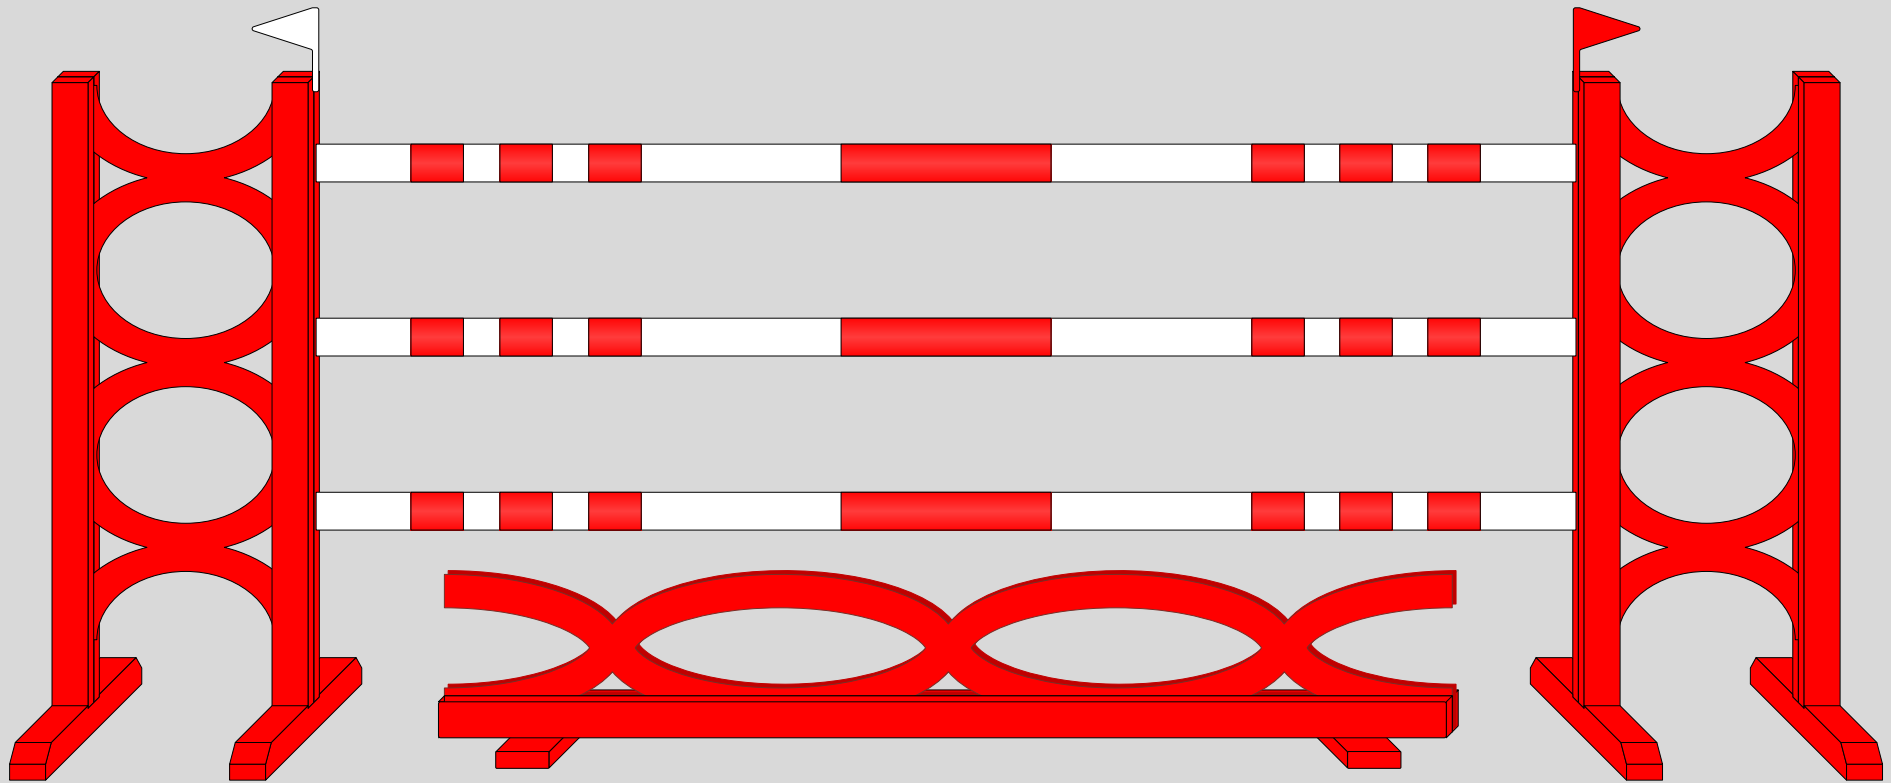

'LITE' Jumps : 63" x 24"

STANDARD:	LW05	$362.50
POLE:	P-06-3.0 m	$110.00
FILLER:	LGF06	$280.00