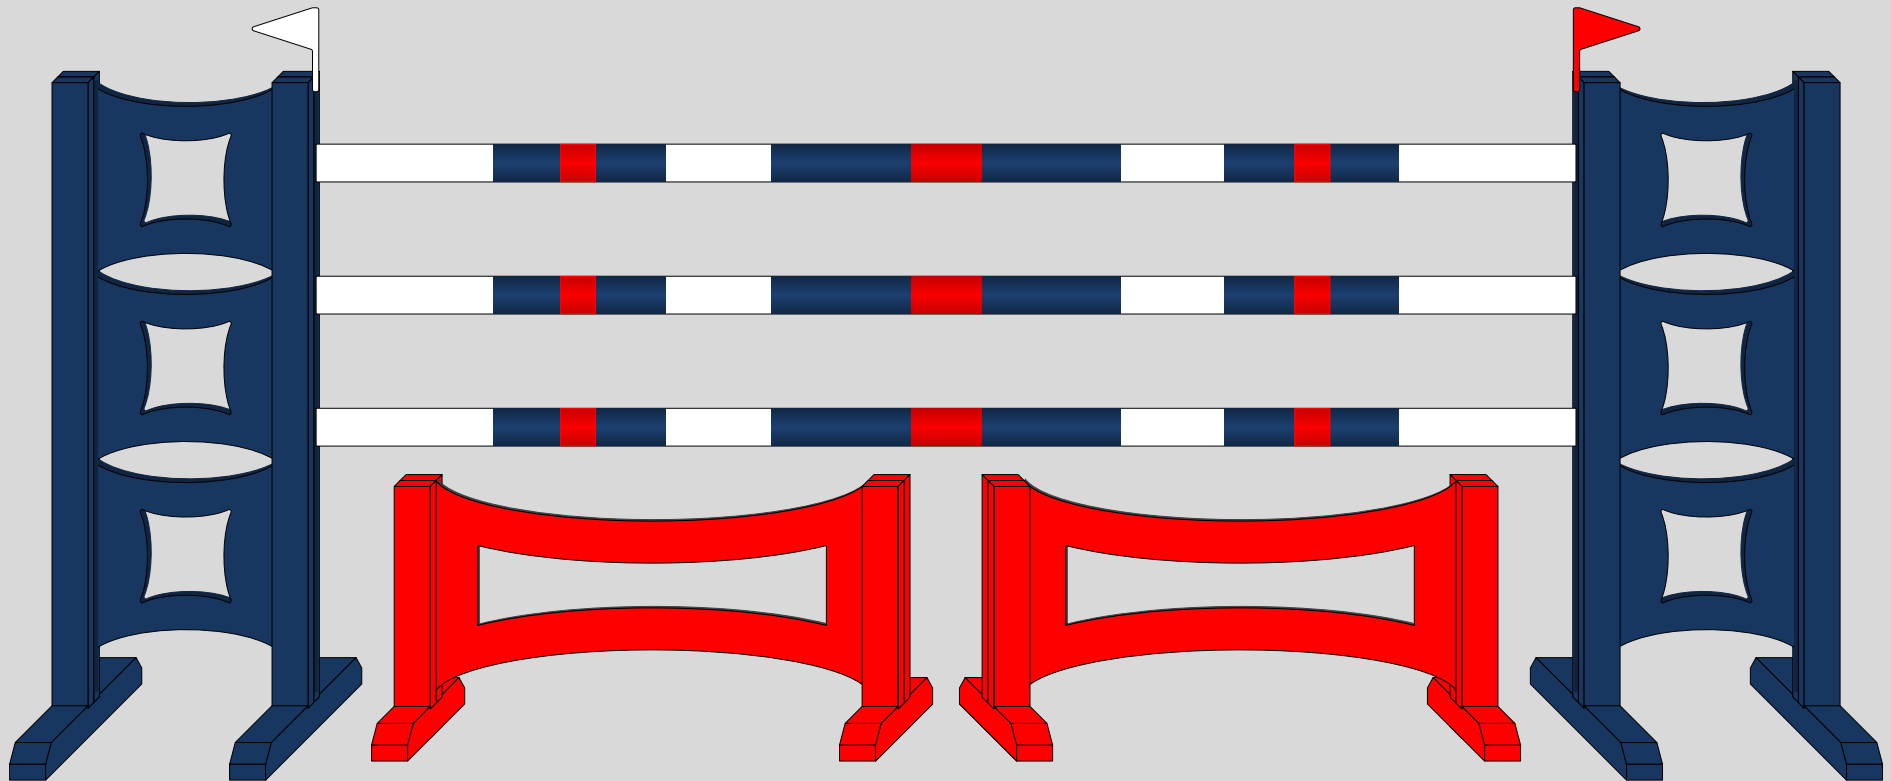

'LITE' Jumps : 63" x 24"

STANDARD:	LW08	$362.50
POLE:	P-19-3.0 m	$115.00
FILLER:	LGF02 (2 Pieces)	$360.00