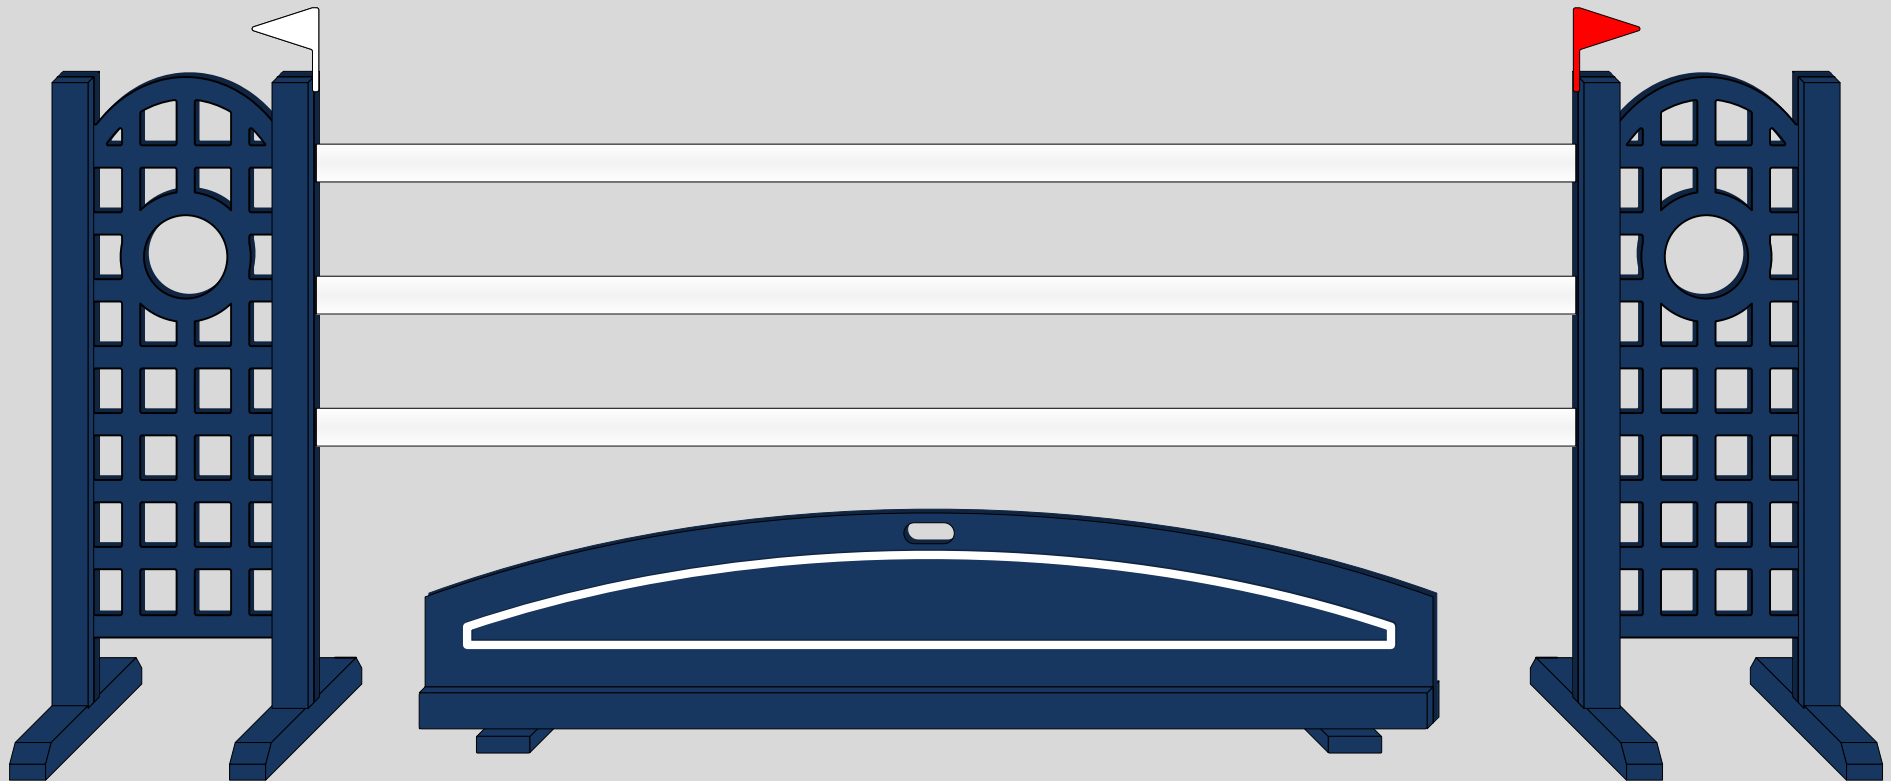

'LITE' Jumps : 63" x 24"

STANDARD:	LW12	$375.00
POLE:	P-01-3.0 m	$90.00
FILLER:	LGF07	$350.00