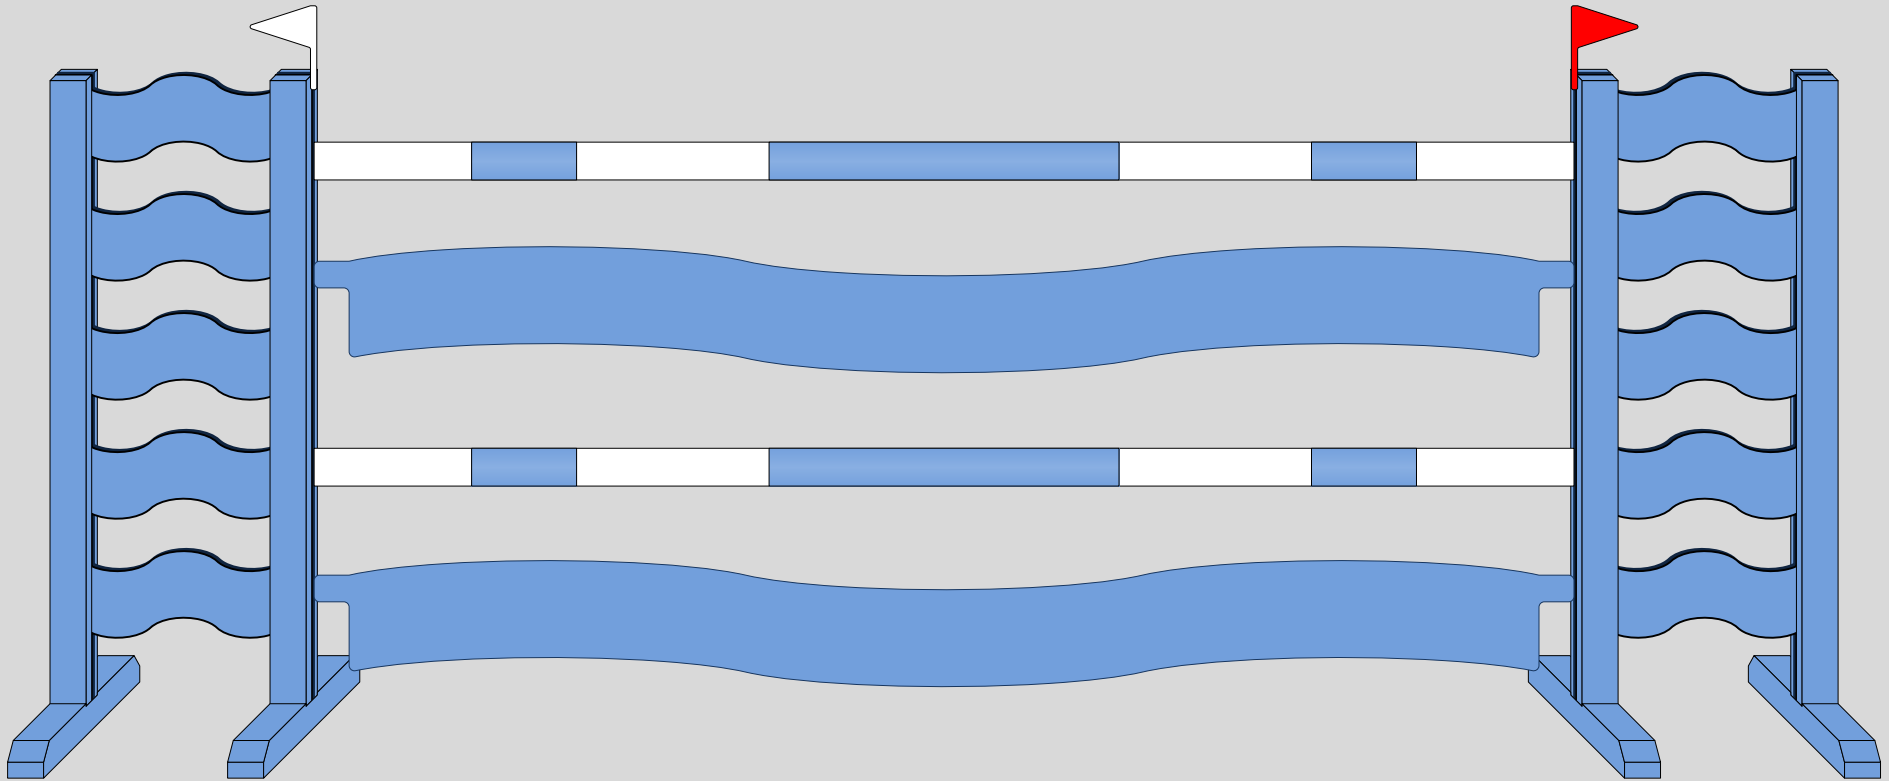

'LITE' Jumps : 63" x 24"

STANDARD:	LW04	$362.50
POLE:	P-04-3.0 m	$105.00
FILLER:	LPL03	$180.00