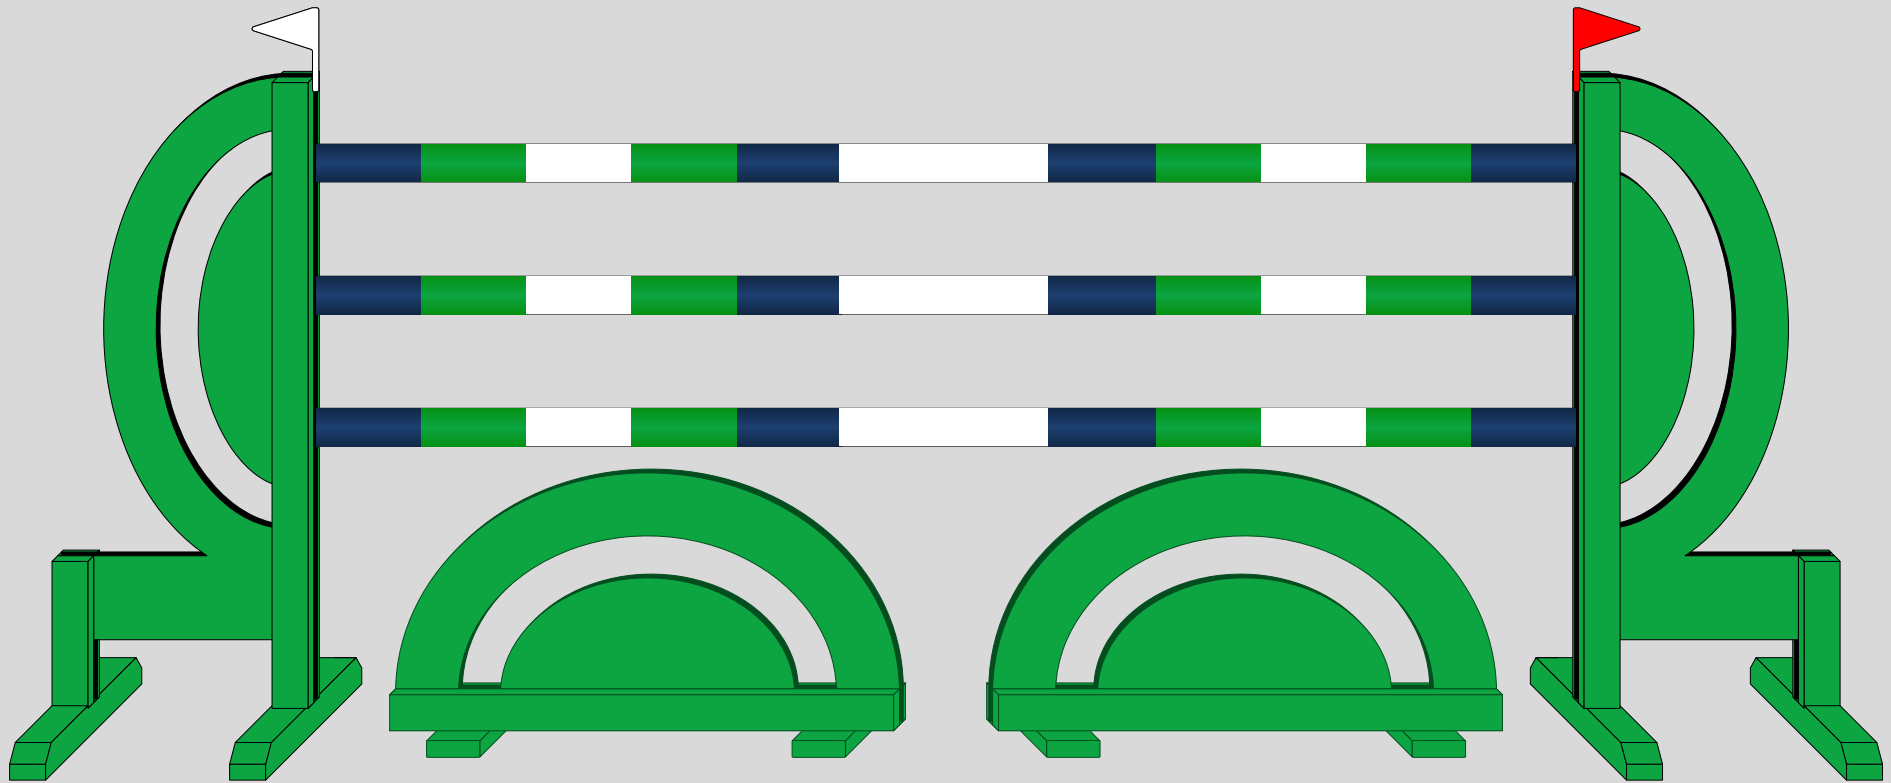

'LITE' Jumps : 63" x 24"

STANDARD:	LW13	$362.50
POLE:	P-16-3.0 m	$115.00
FILLER:	LGF04 (2 pieces)	$360.00