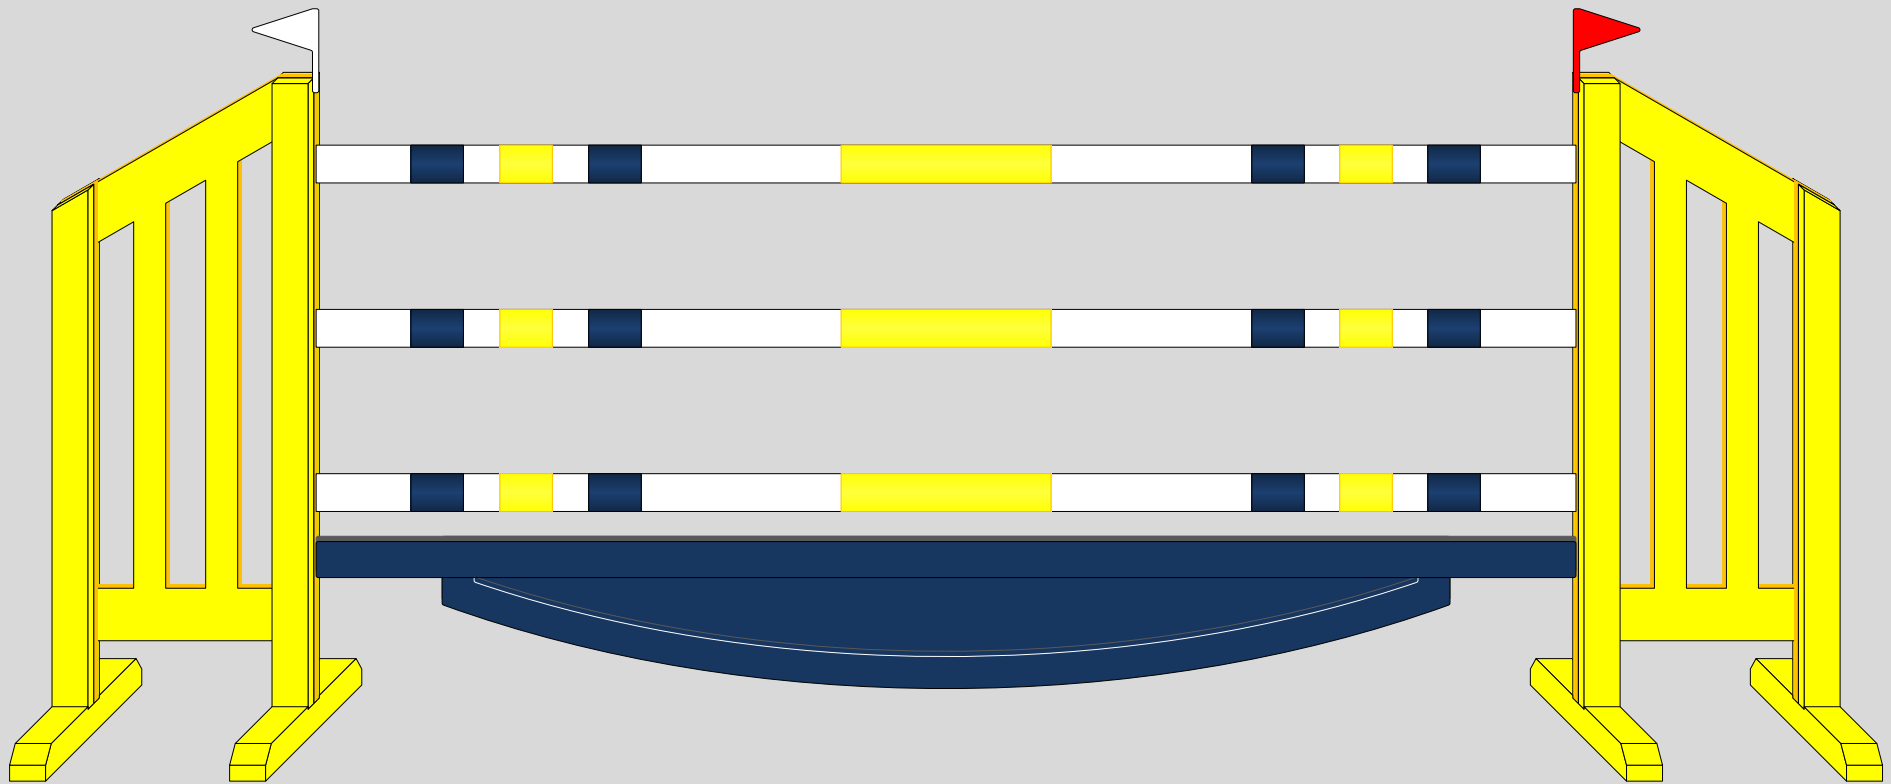

'LITE' Jumps : 63" x 24"

<i>STANDARD:</i>	LW06	$362.50
<i>POLE:</i>	P-15-3.0 m	$110.00
<i>FILLER:</i>	LG02	$290.00

This design is the property of Pacific Equine Sport LTD.