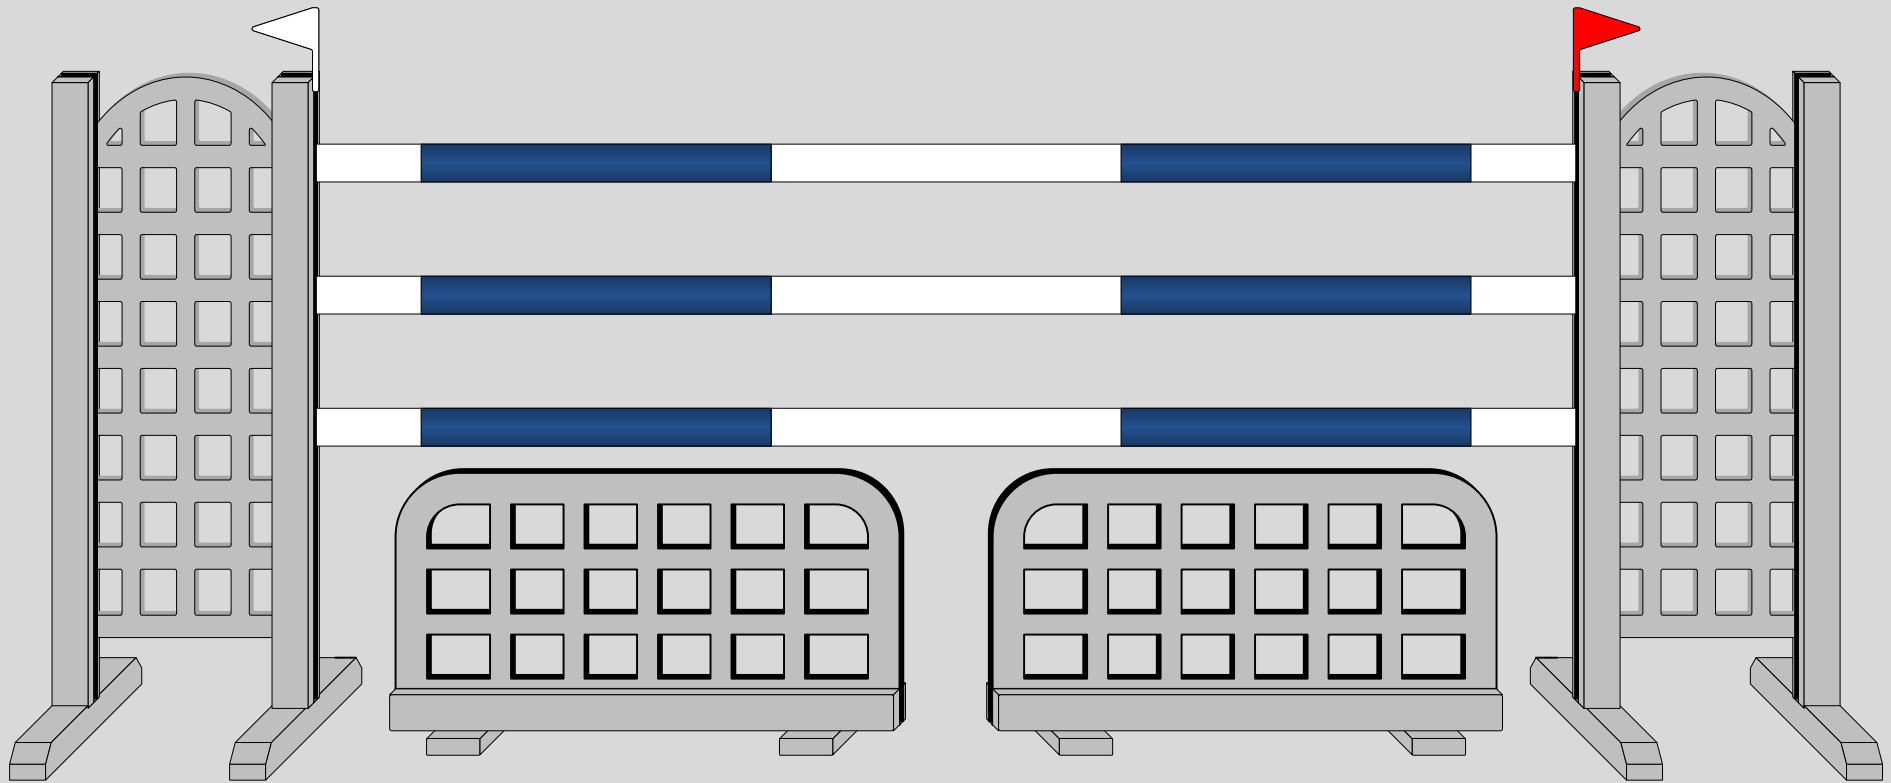

'LITE' Jumps : 63" x 24"

STANDARD:	LW11	$375.00
POLE:	P-10-3.0 m	$105.00
FILLER:	LGF05 (2 pieces)	$390.00